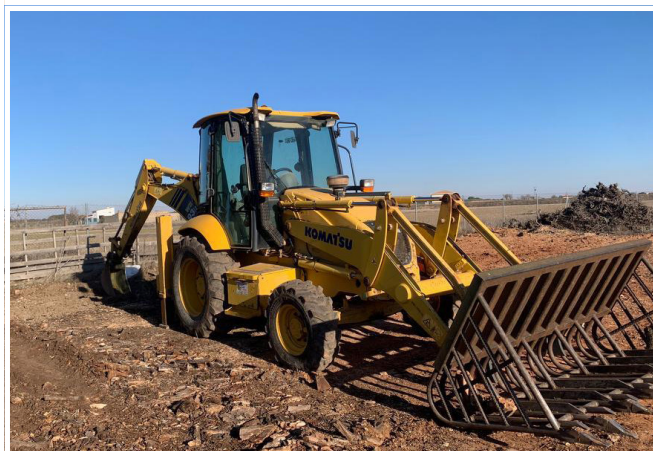

KOMATSU WB93R 4x4