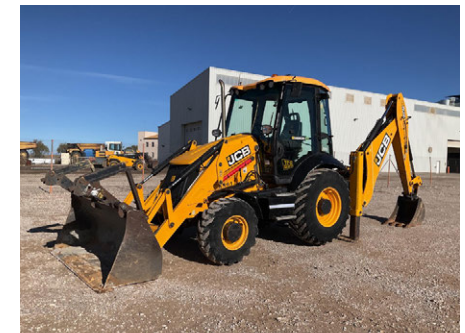

# THE BEST RESULTS

These were some of the top-selling items in our *previous* auction:

OCANA, ESP / 1 & 2 December 2022

UNRESERVED  
PUBLIC AUCTION

rb FITCHIE BROS.  
AUCTIONEERS

2006 KOMATSU D155AX-6

SOLD FOR: €87,500

2012 CAT 12H

SOLD FOR: €57,000

2011 KOMATSU WA480-6

SOLD FOR: €53,000

2013 JCB 3CX 4X4

SOLD FOR: €37,000

2014 HYUNDAI ROBEX 260NLC9A

SOLD FOR: €50,000

2006 HIAB 244E-6 ON 2006 SCANIA  
P380 6X4

SOLD FOR: €51,000

2019 LAND ROVER RANGE ROVER  
VELAR 2.0TDI

SOLD FOR: €37,000

2014 MASSEY FERGUSON 7626

SOLD FOR: €43,000

1/3 - AGRIA TH-15.16 4x4

UNUSED – 2022 PLUS POWER VTDD-25