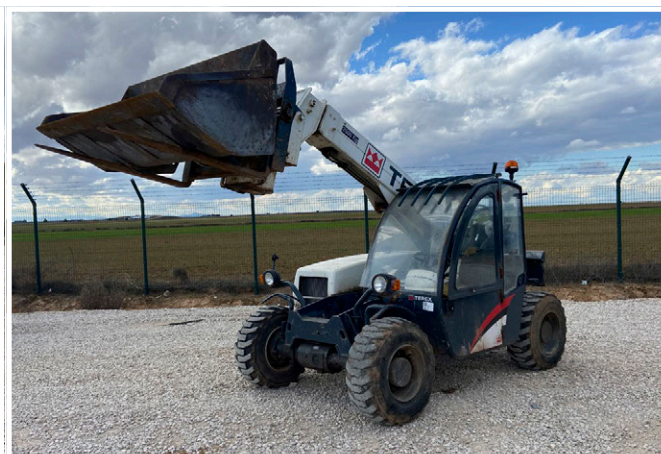

2006 HIAB 244E-6 ON 2006 SCANIA  
P380 6X4

SOLD FOR: €51,000

2019 LAND ROVER RANGE ROVER  
VELAR 2.0TDI

SOLD FOR: €37,000

2014 MASSEY FERGUSON 7626

SOLD FOR: €43,000

1/3 - AGRIA TH-15.16 4x4

UNUSED – 2022 PLUS POWER VTDD-25

MUSTANG 2044

KOMATSU WB93R 4x4

FIAT KOBELCO B200 4x4x4

MANITOU MT1235

MERLO P34-7 PLUS

TEREXLIFT TELELIFT 2506

UNUSED – 2022 PLUS POWER VTCM-2600 4x4

UNUSED – 2022 PLUS POWER VTCM-1500 4x4