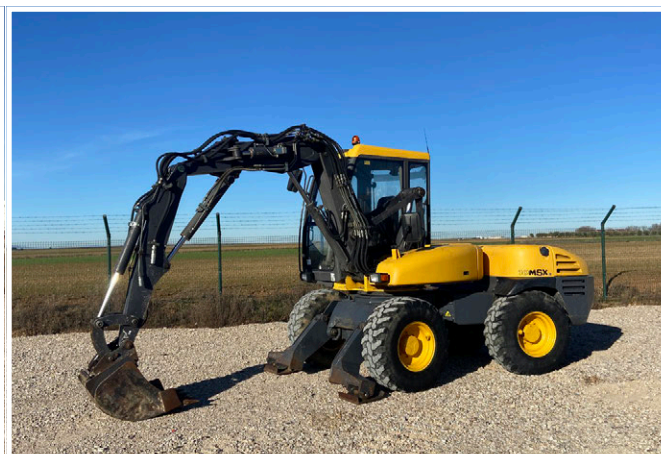

MECALAC 10MSX