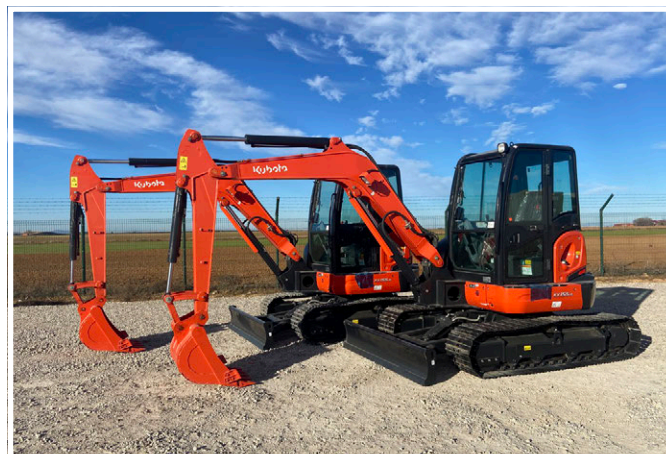

CAT D6R III

VOLVO G940

KOMATSU PC340LC-6K

CAT 330D L

YANMAR VI075-A

2 - UNUSED - 2022 KUBOTA KX155-5

1/7 - UNUSED - 2022 PLUS POWER VTW-15

1/5 - UNUSED - 2022 PLUS POWER VTW-12

1/4 - TAKEUCHI TB150C

UNUSED - 2022 XCMG XE55DA

1/3 - VOLVO EC55B

**Download the app today**

Buy heavy equipment and trucks at our unreserved auctions from your home, office or jobsite.

As long as you're connected, you can bid.