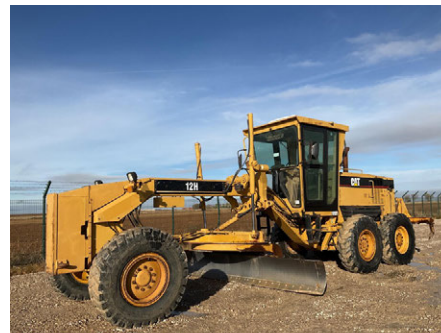

# THE BEST RESULTS

These were some of the top-selling items in our *previous* auction:

OCANA, ESP / 1 & 2 December 2022

UNRESERVED  
PUBLIC AUCTION

rb FITCHIE BROS.  
AUCTIONEERS

2006 KOMATSU D155AX-6

SOLD FOR: €87,500

2006 HIAB 244E-6 ON 2006 SCANIA  
P380 6X4

SOLD FOR: €51,000

2019 LAND ROVER RANGE ROVER  
VELAR 2.0TDI

SOLD FOR: €37,000

2014 MASSEY FERGUSON 7626

SOLD FOR: €43,000

1/3 - AGRIA TH-15.16 4x4

UNUSED – 2022 PLUS POWER VTDD-25